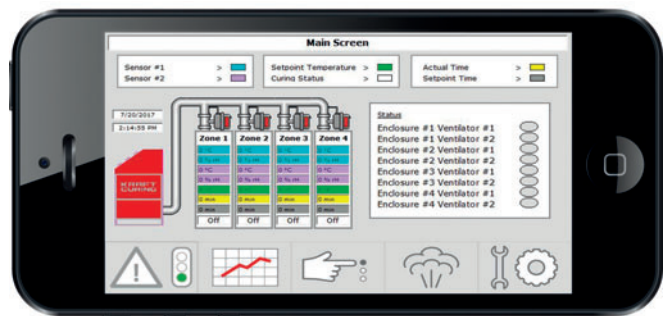

The interface of Access Anywhere mirrors the graphical data that would normally be available on a screen in the plant and allows the user to monitor, modify and/or verify the curing operation in all curing areas as if the user were on-site.

Access Anywhere is as robust as the internet and provides access when it is needed around the world.

Access Anywhere provides instant mobile access to operators of concrete curing systems from virtually anywhere with internet access.

The interface of Access Anywhere mirrors the graphical data that would normally be available on a screen in the plant.